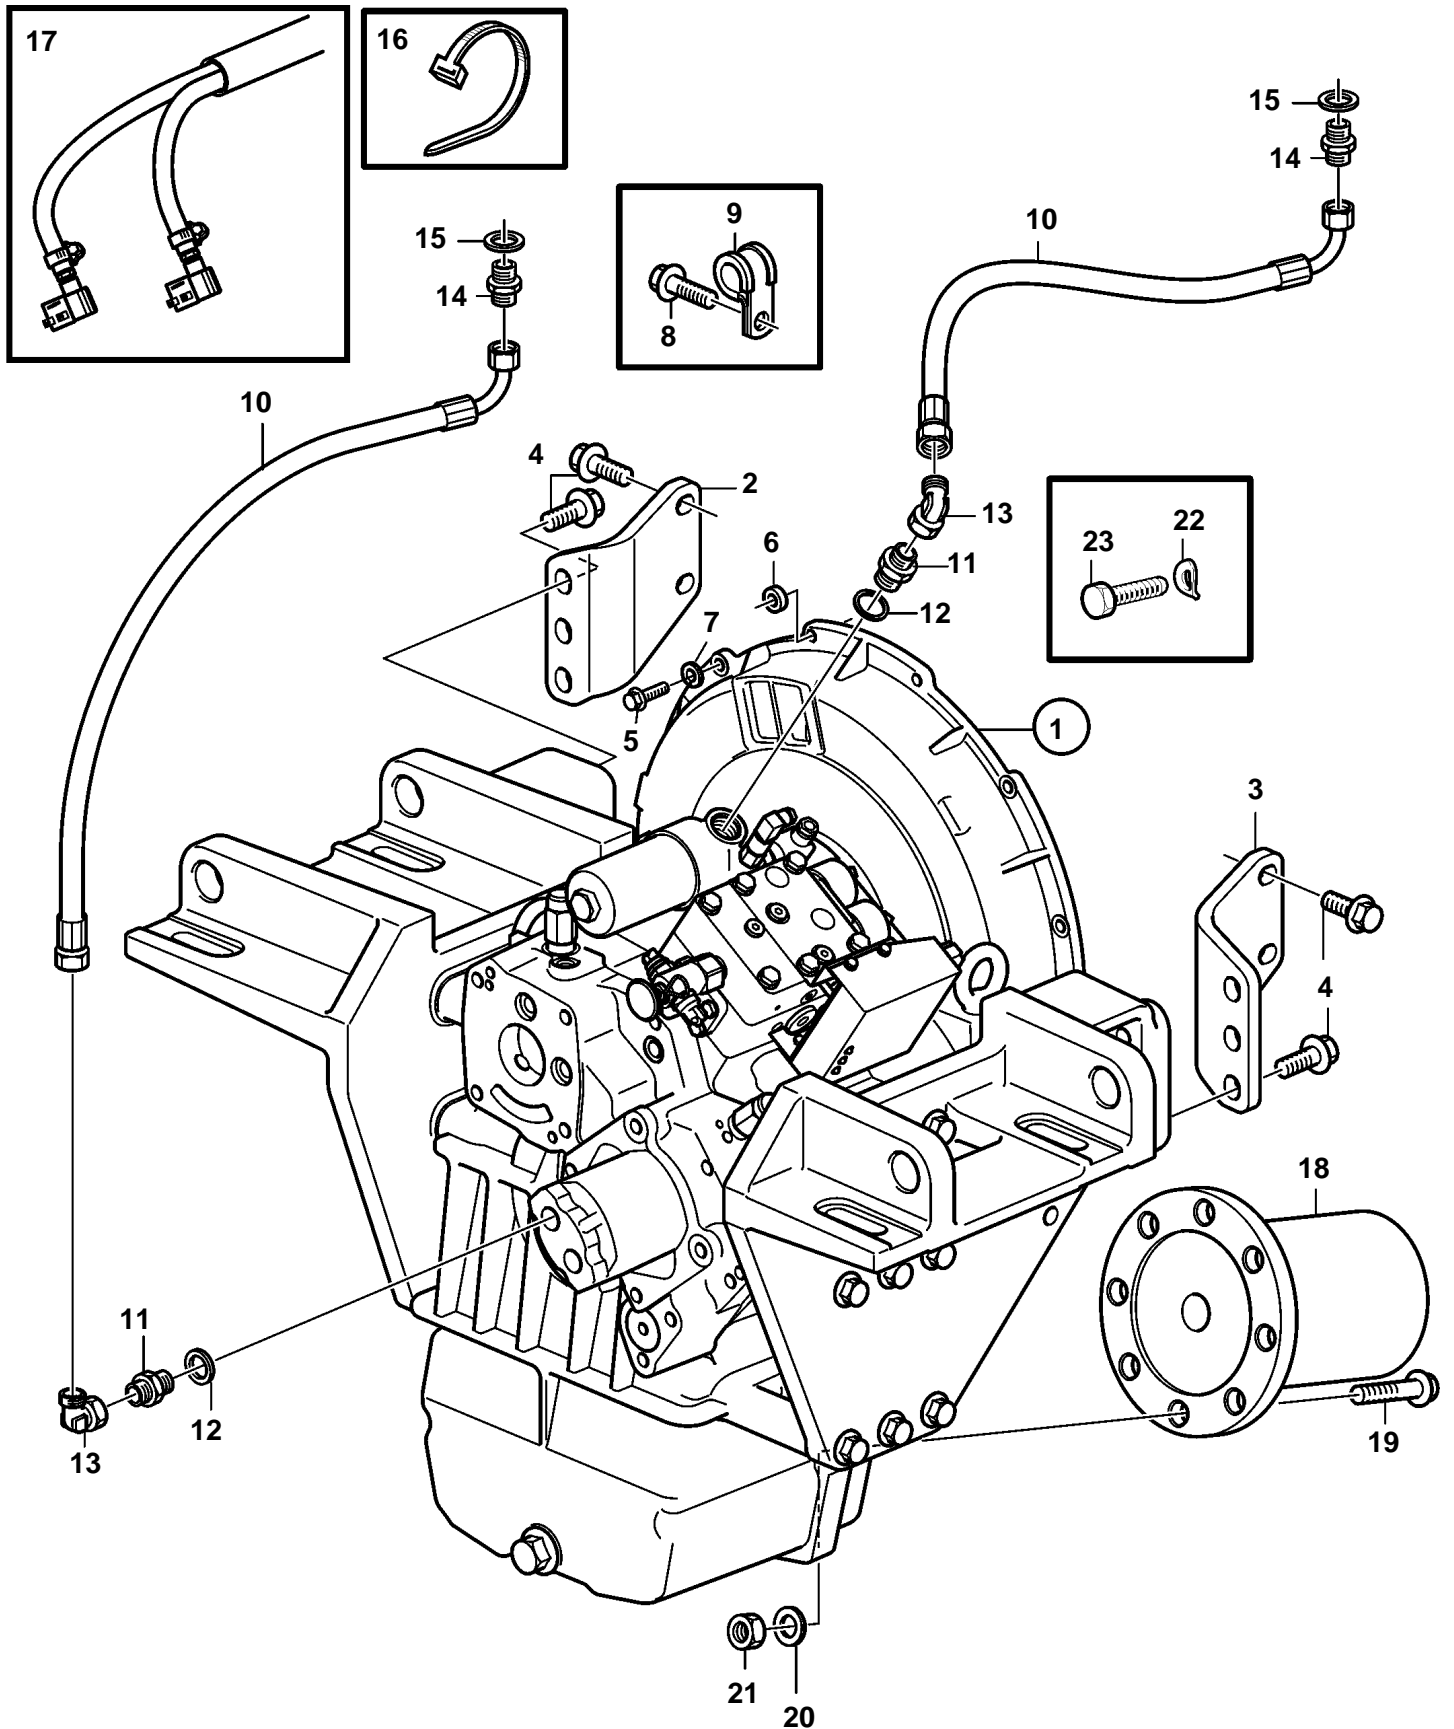

D13B-A MP

D13B-A MP

REF	PART NO.	QTY	DESCRIPTION	NOTES
1			Reversing gear	RATIO 1.52:1
			Reversing gear	RATIO 1.80:1
			Reversing gear	RATIO 1.97:1
			· Parts not sold separately	
2		1	Bracket, left	
3		1	Bracket, right	
4	968435	10	Flange screw	
5	965185	10	Flange screw	
6	860699	2	Spacer sleeve	
7	941908	10	Spring washer	
8	946173	2	Flange screw	
9	945081	2	Clamp	
10		2	Oil hose	
11	994328	2	Nipple	
12	947629	2	Gasket	
13	946369	2	Elbow nipple	
14	943986	2	Nipple	
15	976932	2	Gasket	
16	948211	X	Cable tie	
17	21159075	1	Wiring harness	
18	844765	1	Clutch flange	
19	955764	8	Hexagon screw	
20		8	Washer	
21	950380	8	Lock nut	
22	940280	8	Spring washer	
23	965227	8	Flange screw	